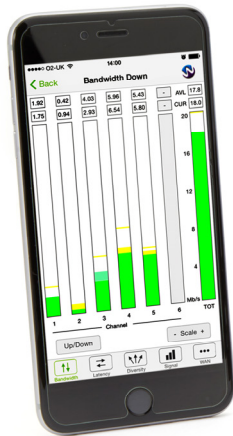

mediaport™ LTE

Mobile broadband has never been this reliable

iPhone 6 shown for comparison

wired broadcast

Static or mobile, indoors or out - **Mediaport™** can deliver **Mission-Critical** connectivity with **Grab & Go** simplicity.

- Bonds 4 x 4G (or 3G) and 1 x Ethernet WAN
- Real bonding - aggregates bandwidth upstream, and down
- Internal battery and fast charger, with UPS functionality
- Battery life up to 6 hours
- 2.4/5GHz W-LAN and GB Ethernet LAN, GPS
- Use for internet access or site-site 256Bit SSL/AES encrypted VPN
- Compact, rugged and lightweight
- Weather-resistant shoulder bag or hard case (optional)

Simply switch Mediaport on, connect to its Wi-Fi and enjoy the speed, coverage and resilience of four 4G networks combined. With built-in main antenna for 4G, Wi-Fi and GPS, Mediaport is user-friendly and ultra-mobile. Use Mediaport on site, on the street or on the move to deliver fast, reliable connectivity in seconds.